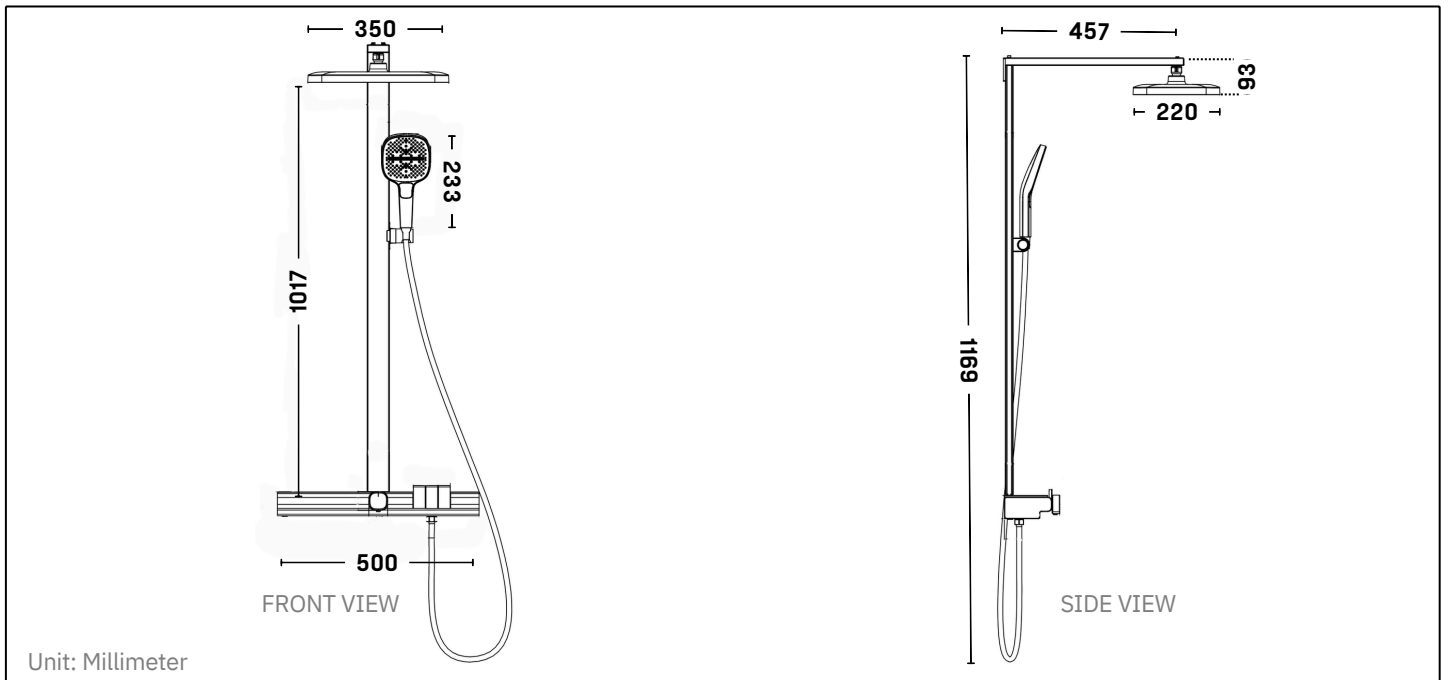

Tesvila TS-S53W
S Series Shower Mixer

- Features:**
- Wide Rain Shower Coverage
 - Adjustable Water Temperature
 - User-Friendly Design

Specifications:

Design	: Wall-mounted
Dimensions	: L 500 x W 457 x H 1169MM
Handle	: Control Handle
Material	: Stainless Steel, Brass
Color	: Cream White
Water Flow Rate	: 2 Ticks √√ (≤5.6L/Min) / 3 Ticks √√√ (≤5.0L/Min)

Technical Drawing Specification:

All rights reserved by Tesvila. Specifications and sizes are subject to changes without prior notice.