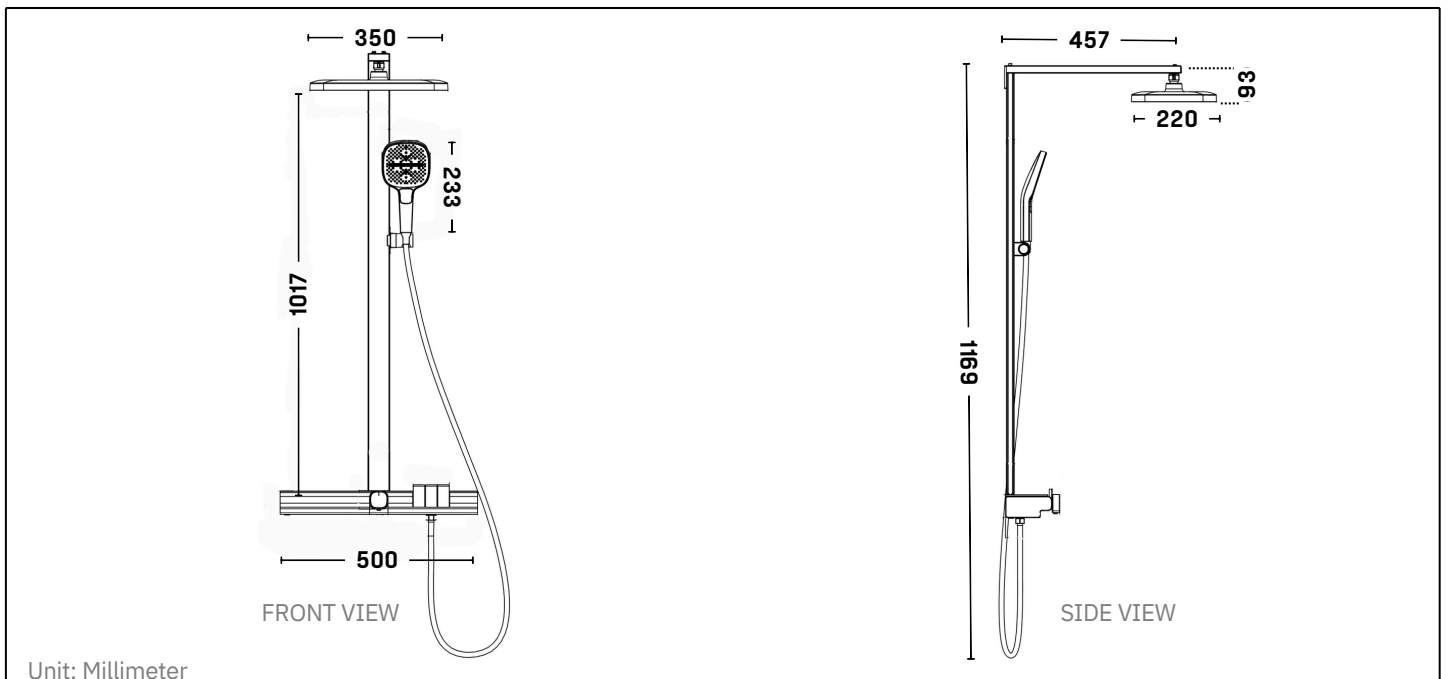

Tesvila TS-S53GM

S Series Shower Mixer

Features:

- Wide Rain Shower Coverage
- Adjustable Water Temperature
- User-Friendly Design

Specifications:

Design	: Wall-mounted
Dimensions	: L 500 x W 457 x H 1169MM
Handle	: Control Handle
Material	: Stainless Steel, Brass
Color	: Gunmetal
Water Flow Rate	: 2 Ticks √√ (≤5.6L/Min) / 3 Ticks √√√ (≤5.0L/Min)

Technical Drawing Specification:

All rights reserved by Tesvila. Specifications and sizes are subject to changes without prior notice.