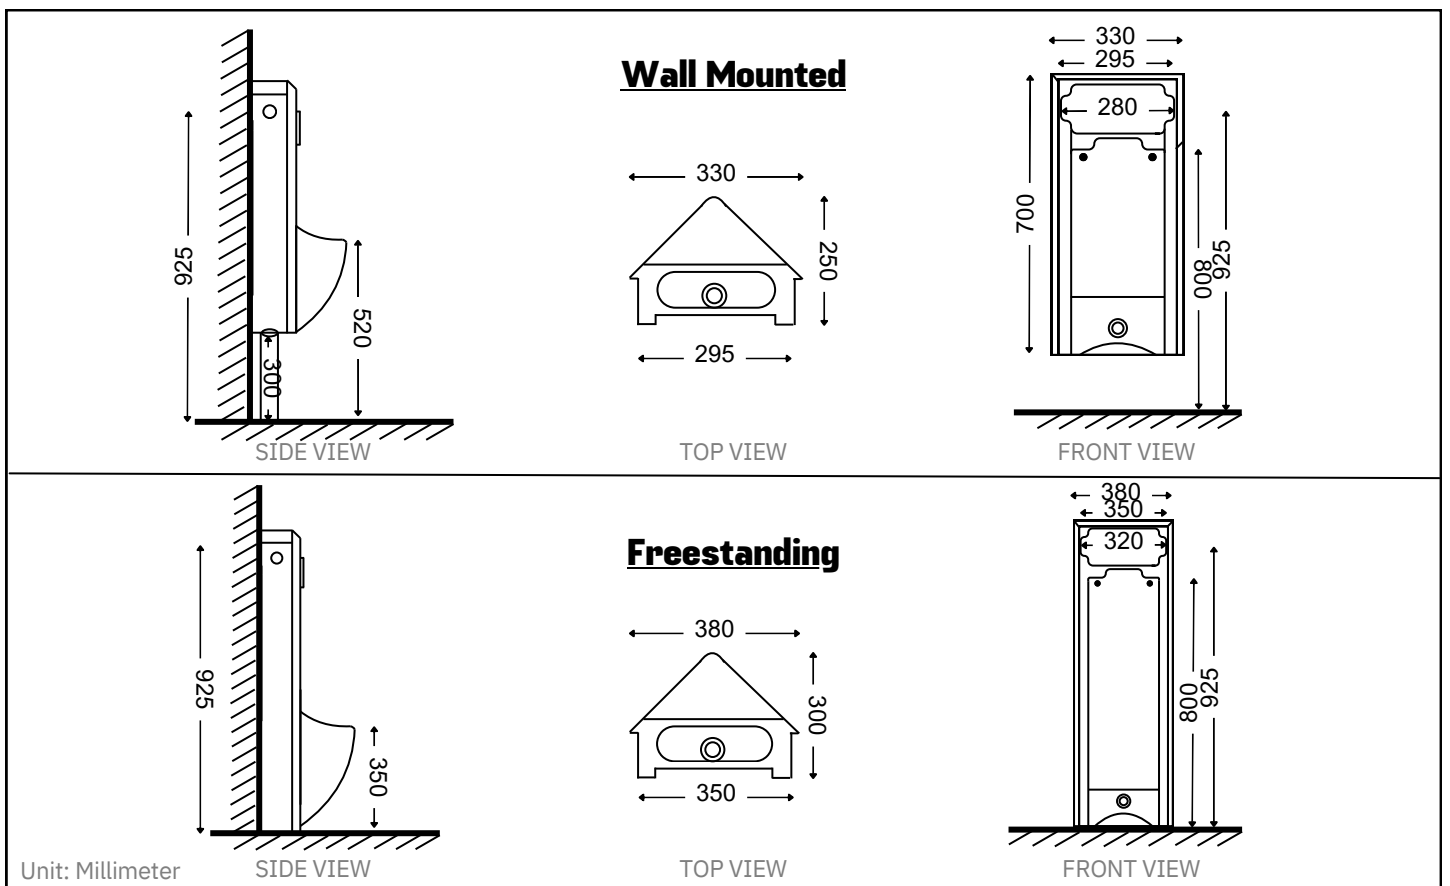

Tesvila UB

Exposed Urinal

Features:

- Multi-layer Glazed
- Complete Accessories
- High Temperature Firing
- Durable
- Wide Area Water Outlet
- Energy Saving and Simplicity

Specifications:

Type	: Wall-mounted
Flush System	: Manual & Sensor
Material	: Ceramic
Dimension	: L 330 x W 250 x H 700MM / L 380 x W 300 x H 925MM
WELS Rating	: 2 Ticks ✓✓ (full flush ≤1.0L) 3 Ticks ✓✓✓ (full flush ≤0.5L)

Technical Drawing Specification:

All rights reserved by Tesvila. Specifications and sizes are subject to changes without prior notice.