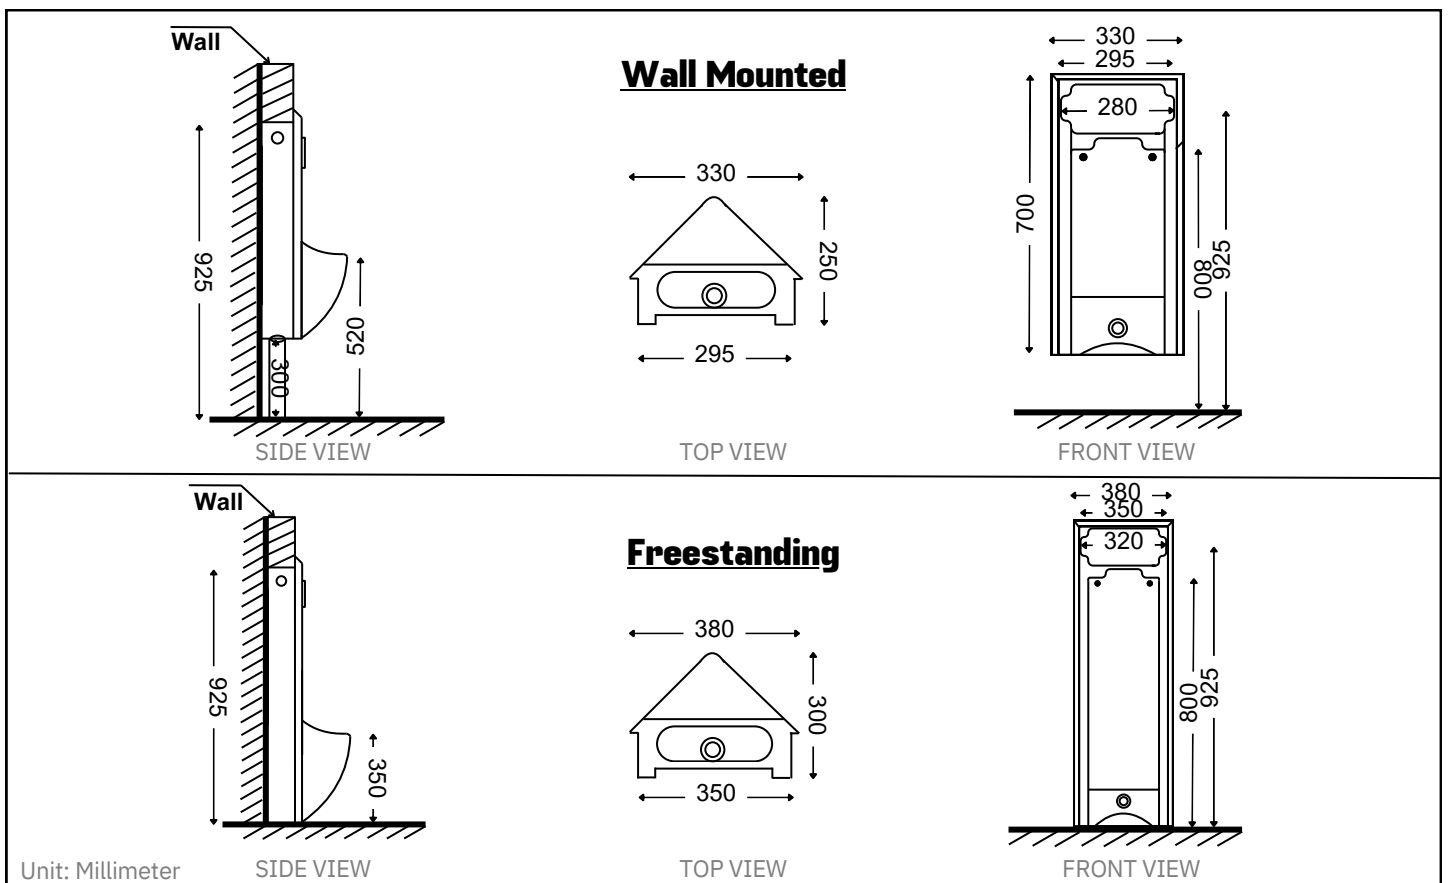

Technical Drawing Specification: