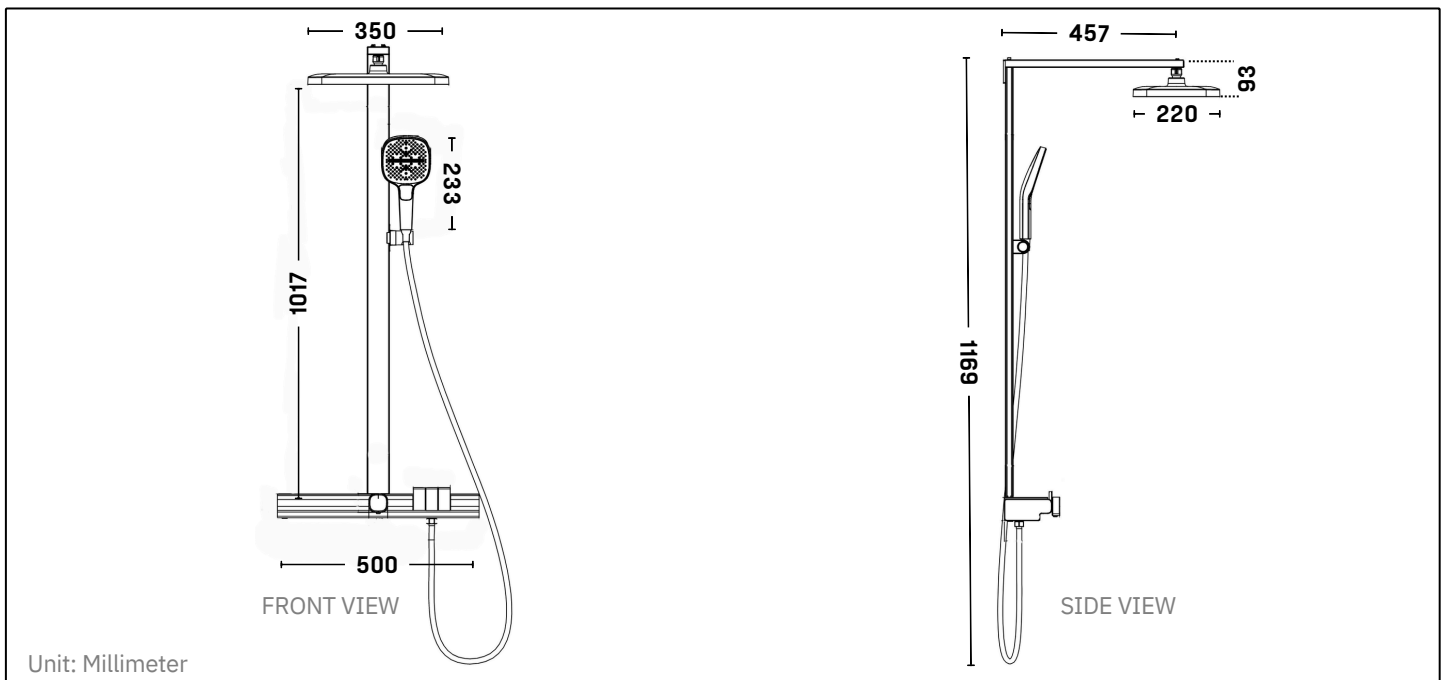

Technical Drawing Specification: