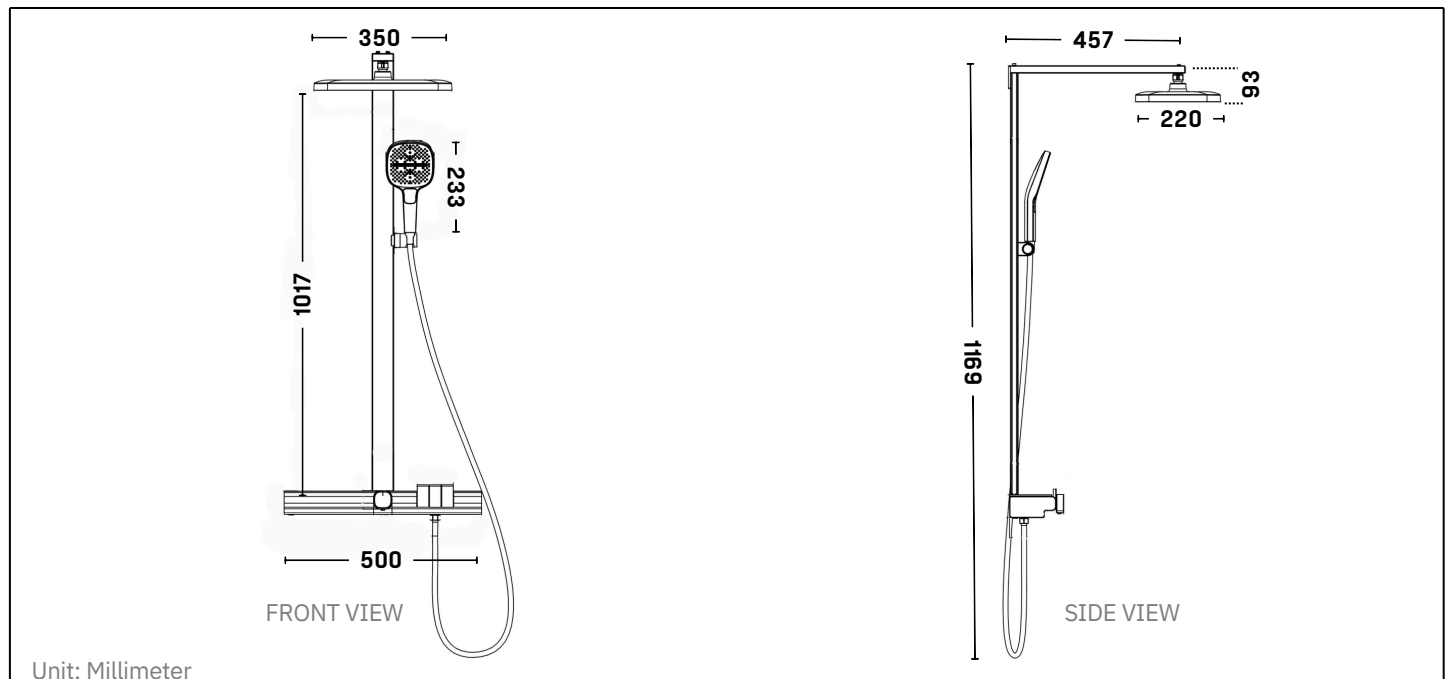

Technical Drawing Specification: