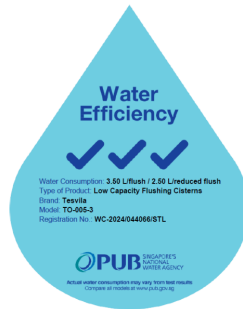

Tesvila TO-005

One Piece Toilet Bowl

Features:

- Rimless Design
- UF Soft Closing Seat & Cover
- Geberit Flushing System
- Anti- Nano Glaze

Specifications:

Flush System	: Tornado Flush
Available trap	: Ptrap 180MM, Strap 150MM & Strap 250MM
Dimension	: L 690 x W 360 x H 790MM
WELS Rating	: 2 Ticks √√ (full flush ≤4.0L, half flush ≤3.0L) / 3 Ticks √√√ (full flush ≤3.5L, half flush ≤2.5L)