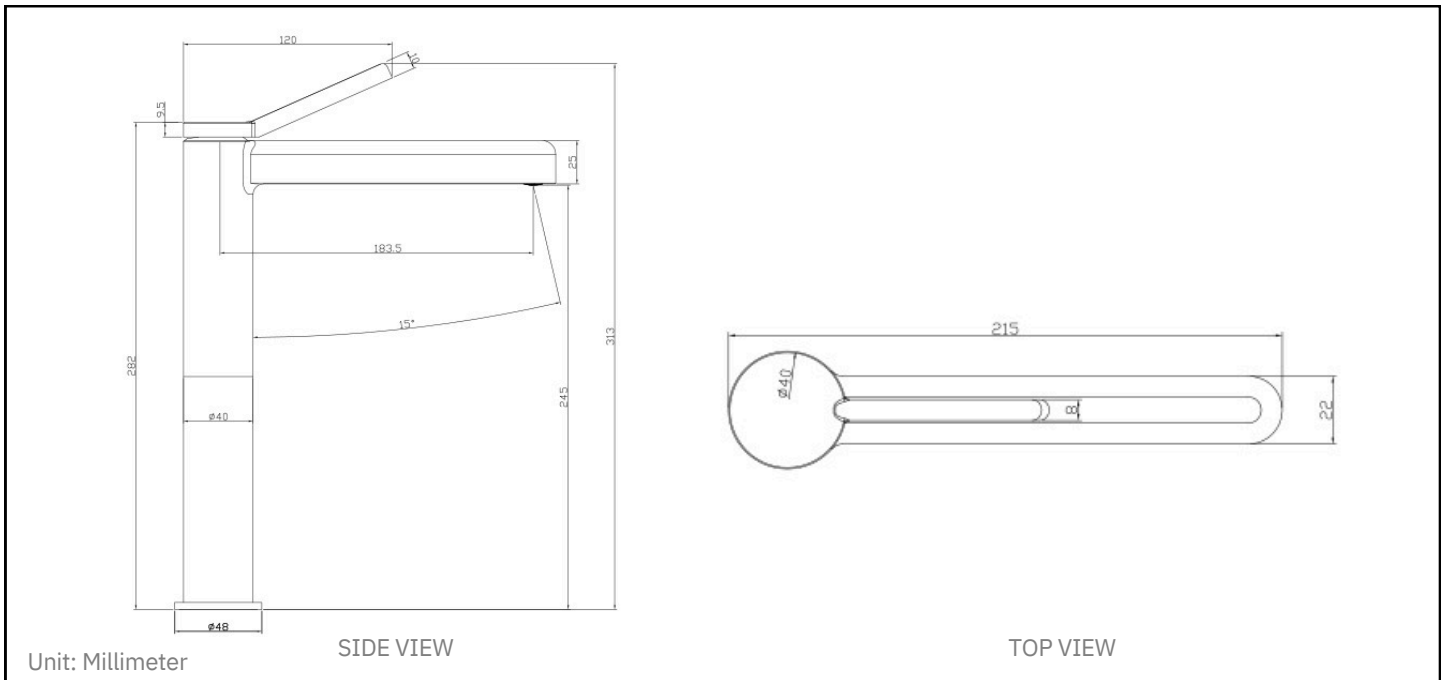

Tesvila TF-9861G

98 Series Basin Mixer

Features:

- Durable Construction
- Multi-Layer Coat Finishing
- Water-Saving
- Can Controls hot and cold water

Specifications:

Mounting Type	: Deck-Mounted
Material	: Brass Chrome
Color	: Chrome/Gunmetal/Brushed Metal
Dimension	: L 215 x W 40 x H 313MM
Water Flow Rate	: 2 Ticks √√ (≤3.9L/Min) 3 Ticks √√√ (≤1.8L/Min)

Technical Drawing Specification:

All rights reserved by Tesvila. Specifications and sizes are subject to changes without prior notice.