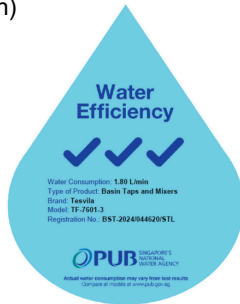

Tesvila TF-7601

76 Series Basin Mixer

Features:

- Durable Construction
- Multi-Layer Coat Finishing
- Water-Saving
- Imported NEOPERL honeycomb Water-Saving Aerator
- Can Controls hot and cold water

Specifications:

Mounting Type	: Deck-Mounted
Material	: Brass Chrome
Color	: Chrome/Gunmetal/Brushed Metal
Dimension	: L 216 x W 40 x H 181MM
Water Flow Rate	: 2 Ticks √√ (≤4.0L/Min) / 3 Ticks √√√ (≤1.8L/Min)

Technical Drawing Specification: