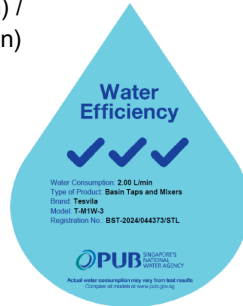

Tesvila T-M1

Intelligent Sensing Soap Dispenser + Faucet

Features:

- 2-hour charge lasts for 3 months
- Seamlessly switch between hot and cold water
- Touchless for hand washing.
- Temperature Indicator Display
- Can Controls hot and cold water

Specifications:

Type	: Sensor Faucet with Soap Dispenser
Material	: Brass & ABS
Dimension	: L 216 x W 129 x H 185MM
Type of Charge	: Type-C
Available Color	: White & Gunmetal
Water Flow Rate	: 2 Ticks √√ (≤3.1L/Min) / 3 Ticks √√√ (≤2.0L/Min)