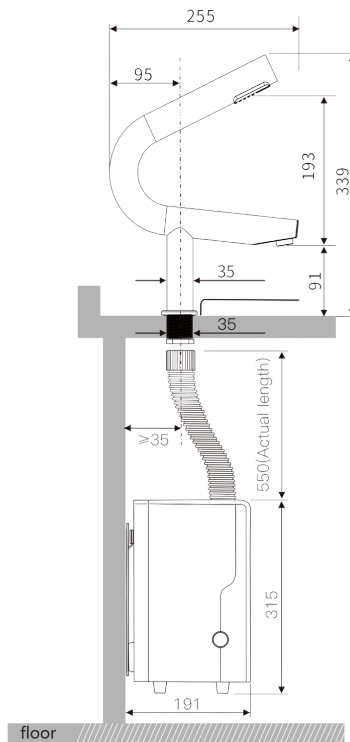

**Technical Specifications**

Shell Material: #304 Stainless Steel      Noise Level: 75dB@1m

Electrical Isolation: Class I (ground required)      Degree of Protection: IP24

Motor Type: Brush Motor      Filter: HEPA

Air Temperature: 25-40°C      Body Size: W315 x D215 x H191 (mm)

Drying Time: 15-20s

Sensing Distance: 8-12cm

Timing Protection: 45s

Tap Size: W35 x D255 x H339(mm)

Weight: 5.4kg

Voltage/Frequency: AC100-130V/220-240V, 50/60Hz

Rated Power: 1200W-1400W

Motor Power: 550W

Air Speed: 90m/s

All rights reserved by Tesvila. Specifications and sizes are subject to changes without prior notice.