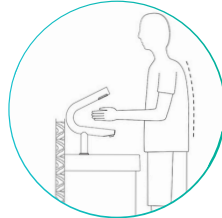

**Tesvila DW 7131**  
**Air Tap 2 in 1 Wash + Dry**

① Wash and dry in one tap

② Double filtration

③ Ergonomic Design

**Features Description**

- Fragrance Function**
- Dry hands in 15 s**
- Double filtration**
- Wash and dry in one tap**
- Four-gear adjustable**
- Touch-free, contact-free**
- Smart Sensor**

Air Temperature: 25-40°C      Body Size: W315 x D215 x H191 (mm)

Drying Time: 15-20s

Sensing Distance: 8-12cm

Timing Protection: 45s

Tap Size: W35 x D255 x H339(mm)

Weight: 5.4kg

Voltage/Frequency: AC100-130V/220-240V, 50/60Hz