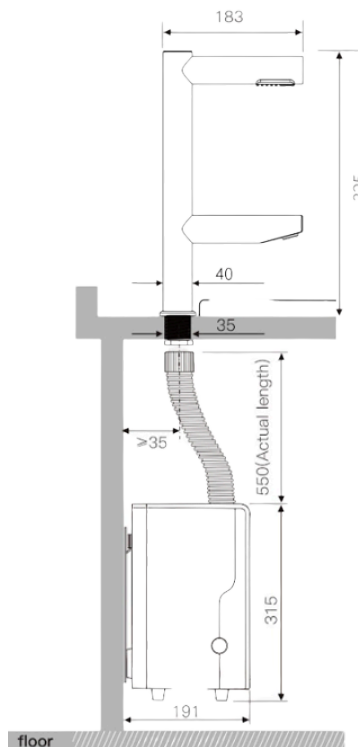

Polished

Technical Specifications

Shell Material: #304 Stainless Steel

Noise Level: 75dB, 77dB, 79dB, 82dB

Electrical Isolation: Class I (ground required)

Degree of Protection: IP24

Motor Type: Brush Motor

Filter: HEPA

Air Temperature: 25-40°C

Body Size: W315 x D215 x H191 (mm)

Drying Time: 10-15s

Sensing Distance: 8-12cm

Timing Protection: 45s

Tap Size: W40 x D183 x H325(mm)

Weight: 5.7kg

Voltage/Frequency: AC100-130V/220-240V, 50/60Hz

Rated Power: 1200W-1400W

Motor Power: 550W

Air Speed: 90m/s

All rights reserved by Tesvila. Specifications and sizes are subject to changes without prior notice.