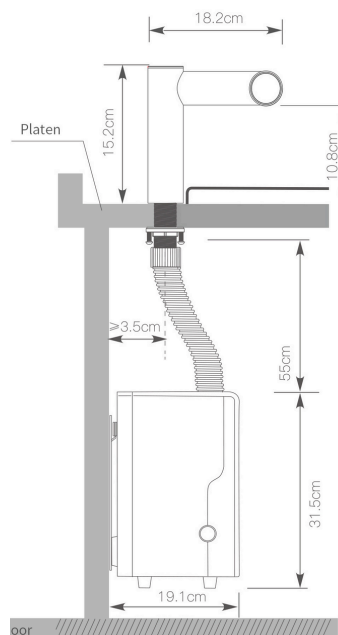

All rights reserved by Tesvila. Specifications and sizes are subject to changes without prior notice.