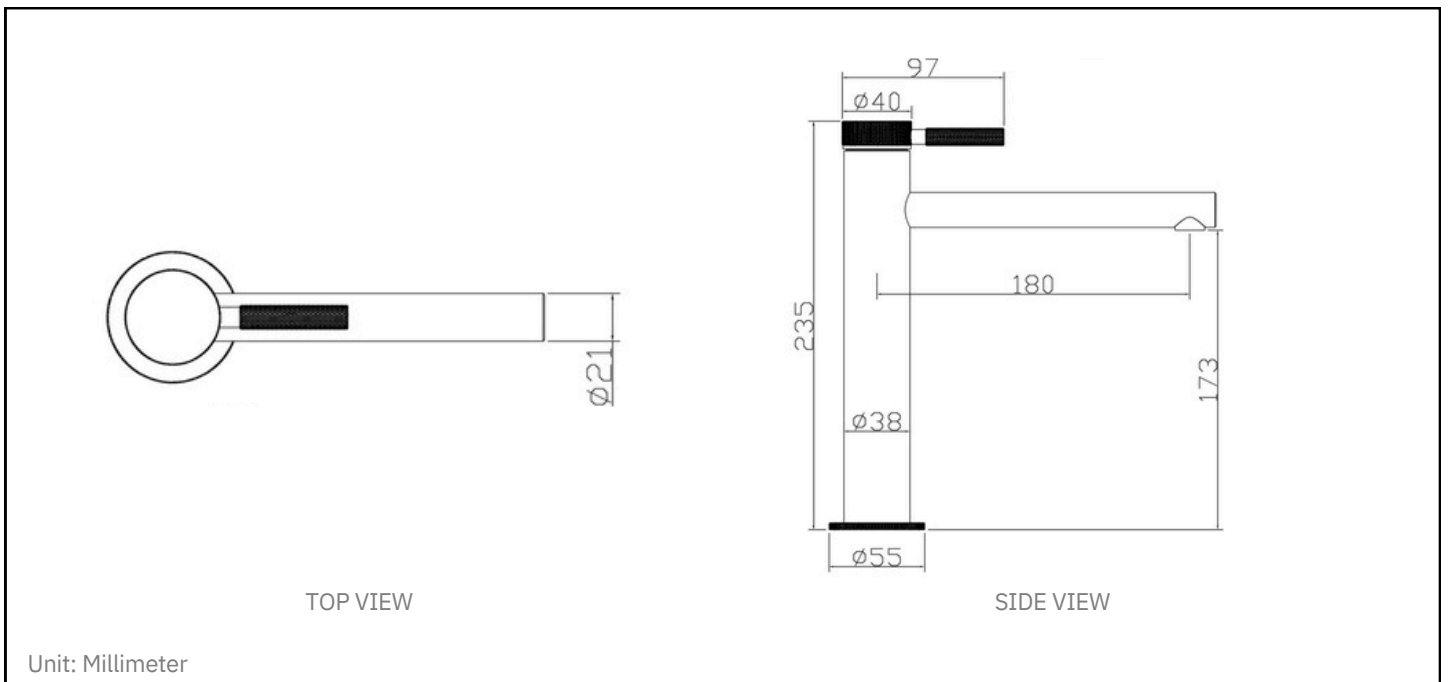

Technical Drawing Specification: