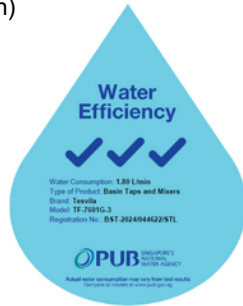

### Specifications:

Mounting Type	: Deck-Mounted
Material	: Brass Chrome
Color	: Chrome/Gunmetal/Brushed Metal
Dimension	: L 216 x W 40 x H 235MM
Water Flow Rate	: 2 Ticks √√ (≤4.0L/Min) / 3 Ticks √√√ (≤1.8L/Min)