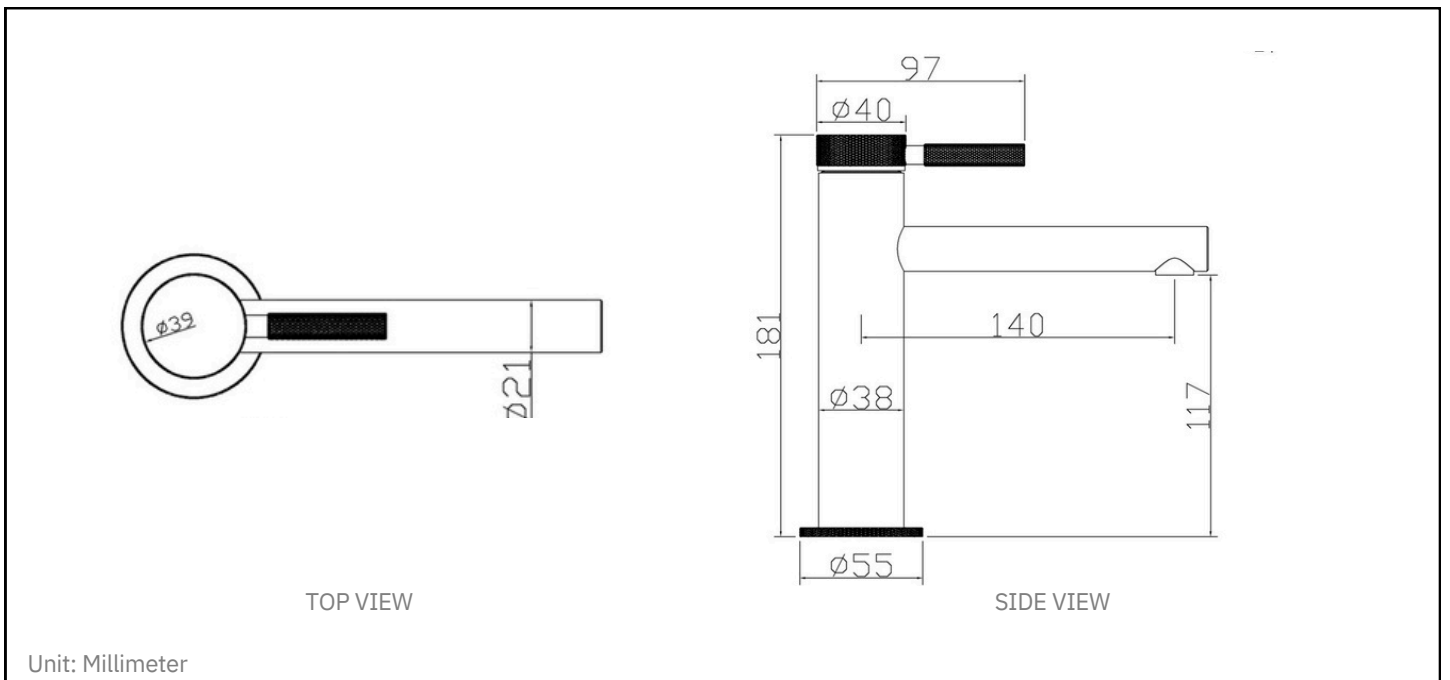

Tesvila TF-7601

76 Series Basin Mixer

Features:

- Durable Construction
- Multi-Layer Coat Finishing
- Water-Saving
- Imported NEOPERL honeycomb Water-Saving Aerator
- Can Controls hot and cold water

Specifications:

Mounting Type	: Deck-Mounted
Material	: Brass Chrome
Color	: Chrome/Gunmetal/Brushed Metal
Dimension	: L 216 x W 40 x H 181MM
Water Flow Rate	: 2 Ticks √√ (≤4.0L/Min) / 3 Ticks √√√ (≤1.8L/Min)

Technical Drawing Specification: