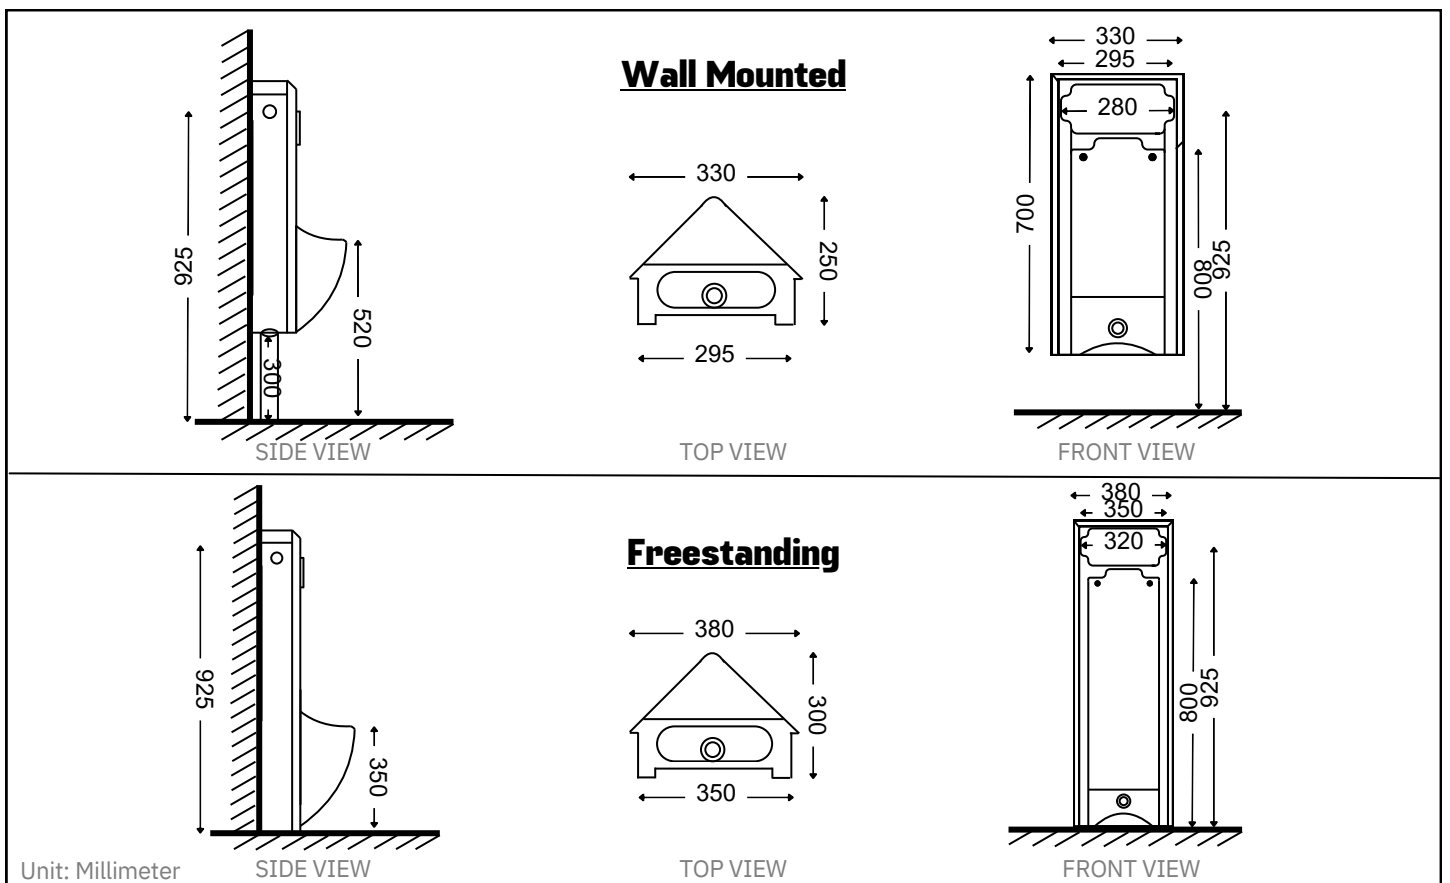

Tesvila UB

Exposed Urinal

Features:

- Multi-layer Glazed
- Complete Accessories
- High Temperature Firing
- Durable
- Wide Area Water Outlet
- Energy Saving and Simplicity

Specifications:

Type	: Wall-mounted
Flush System	: Manual & Sensor
Material	: Ceramic
Dimension	: L 330 x W 250 x H 700MM / L 380 x W 300 x H 925MM
WELS Rating	: 2 Ticks ✓✓ (full flush ≤1.0L) 3 Ticks ✓✓✓ (full flush ≤0.5L)

Technical Drawing Specification:

All rights reserved by Tesvila. Specifications and sizes are subject to changes without prior notice.